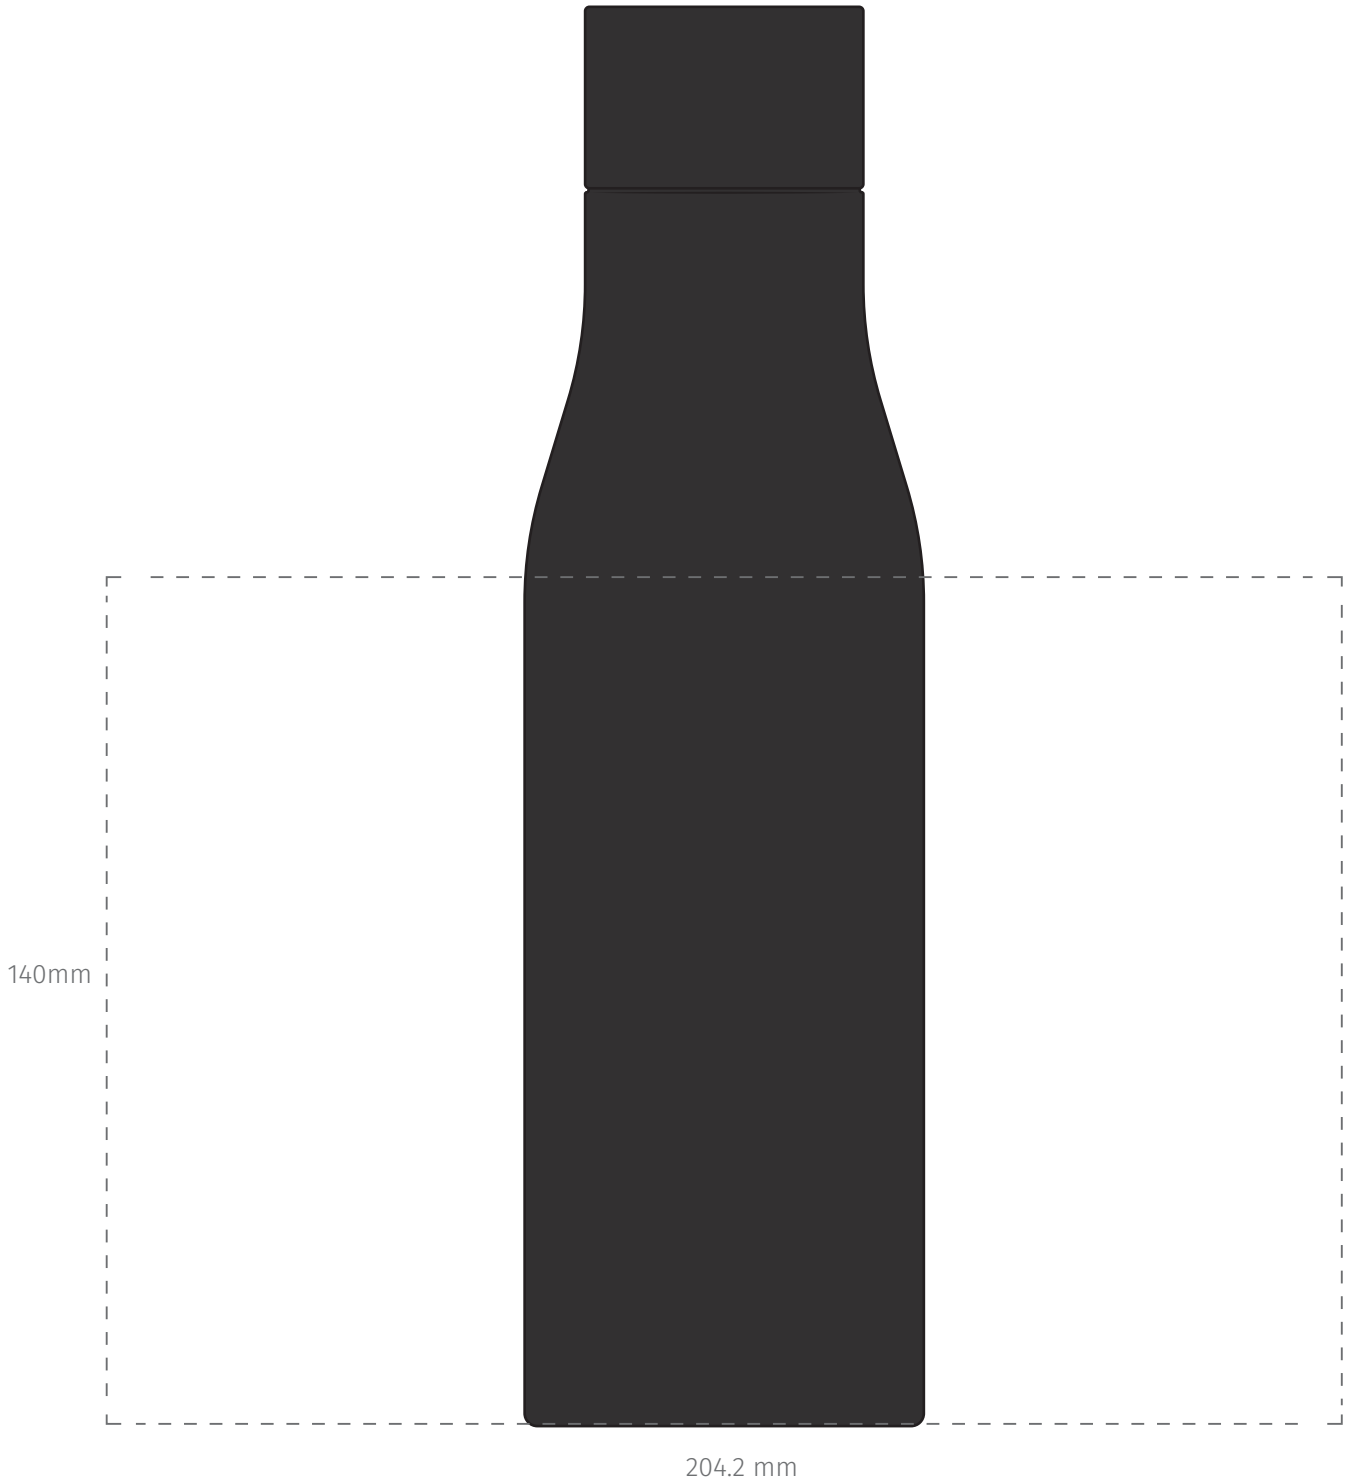

TEMPLATE:

■ BOSTON THERMO BOTTLE

Item shown at 100% actual size when viewed on A4 paper

BRANDING Engrave

Engrave: 55 x 110mm

TEMPLATE:

■ BOSTON THERMO BOTTLE

Item shown at 100% actual size when viewed on A4 paper

BRANDING Screen

Screen: 85 x 90mm

TEMPLATE:

■ BOSTON THERMO BOTTLE

Item shown at 80% actual size when viewed on A4 paper

Disclaimer: Height of branding area can be increased, however quality may be lost (depending on the design)

BRANDING Digital Rotary
204.2 x 140mm